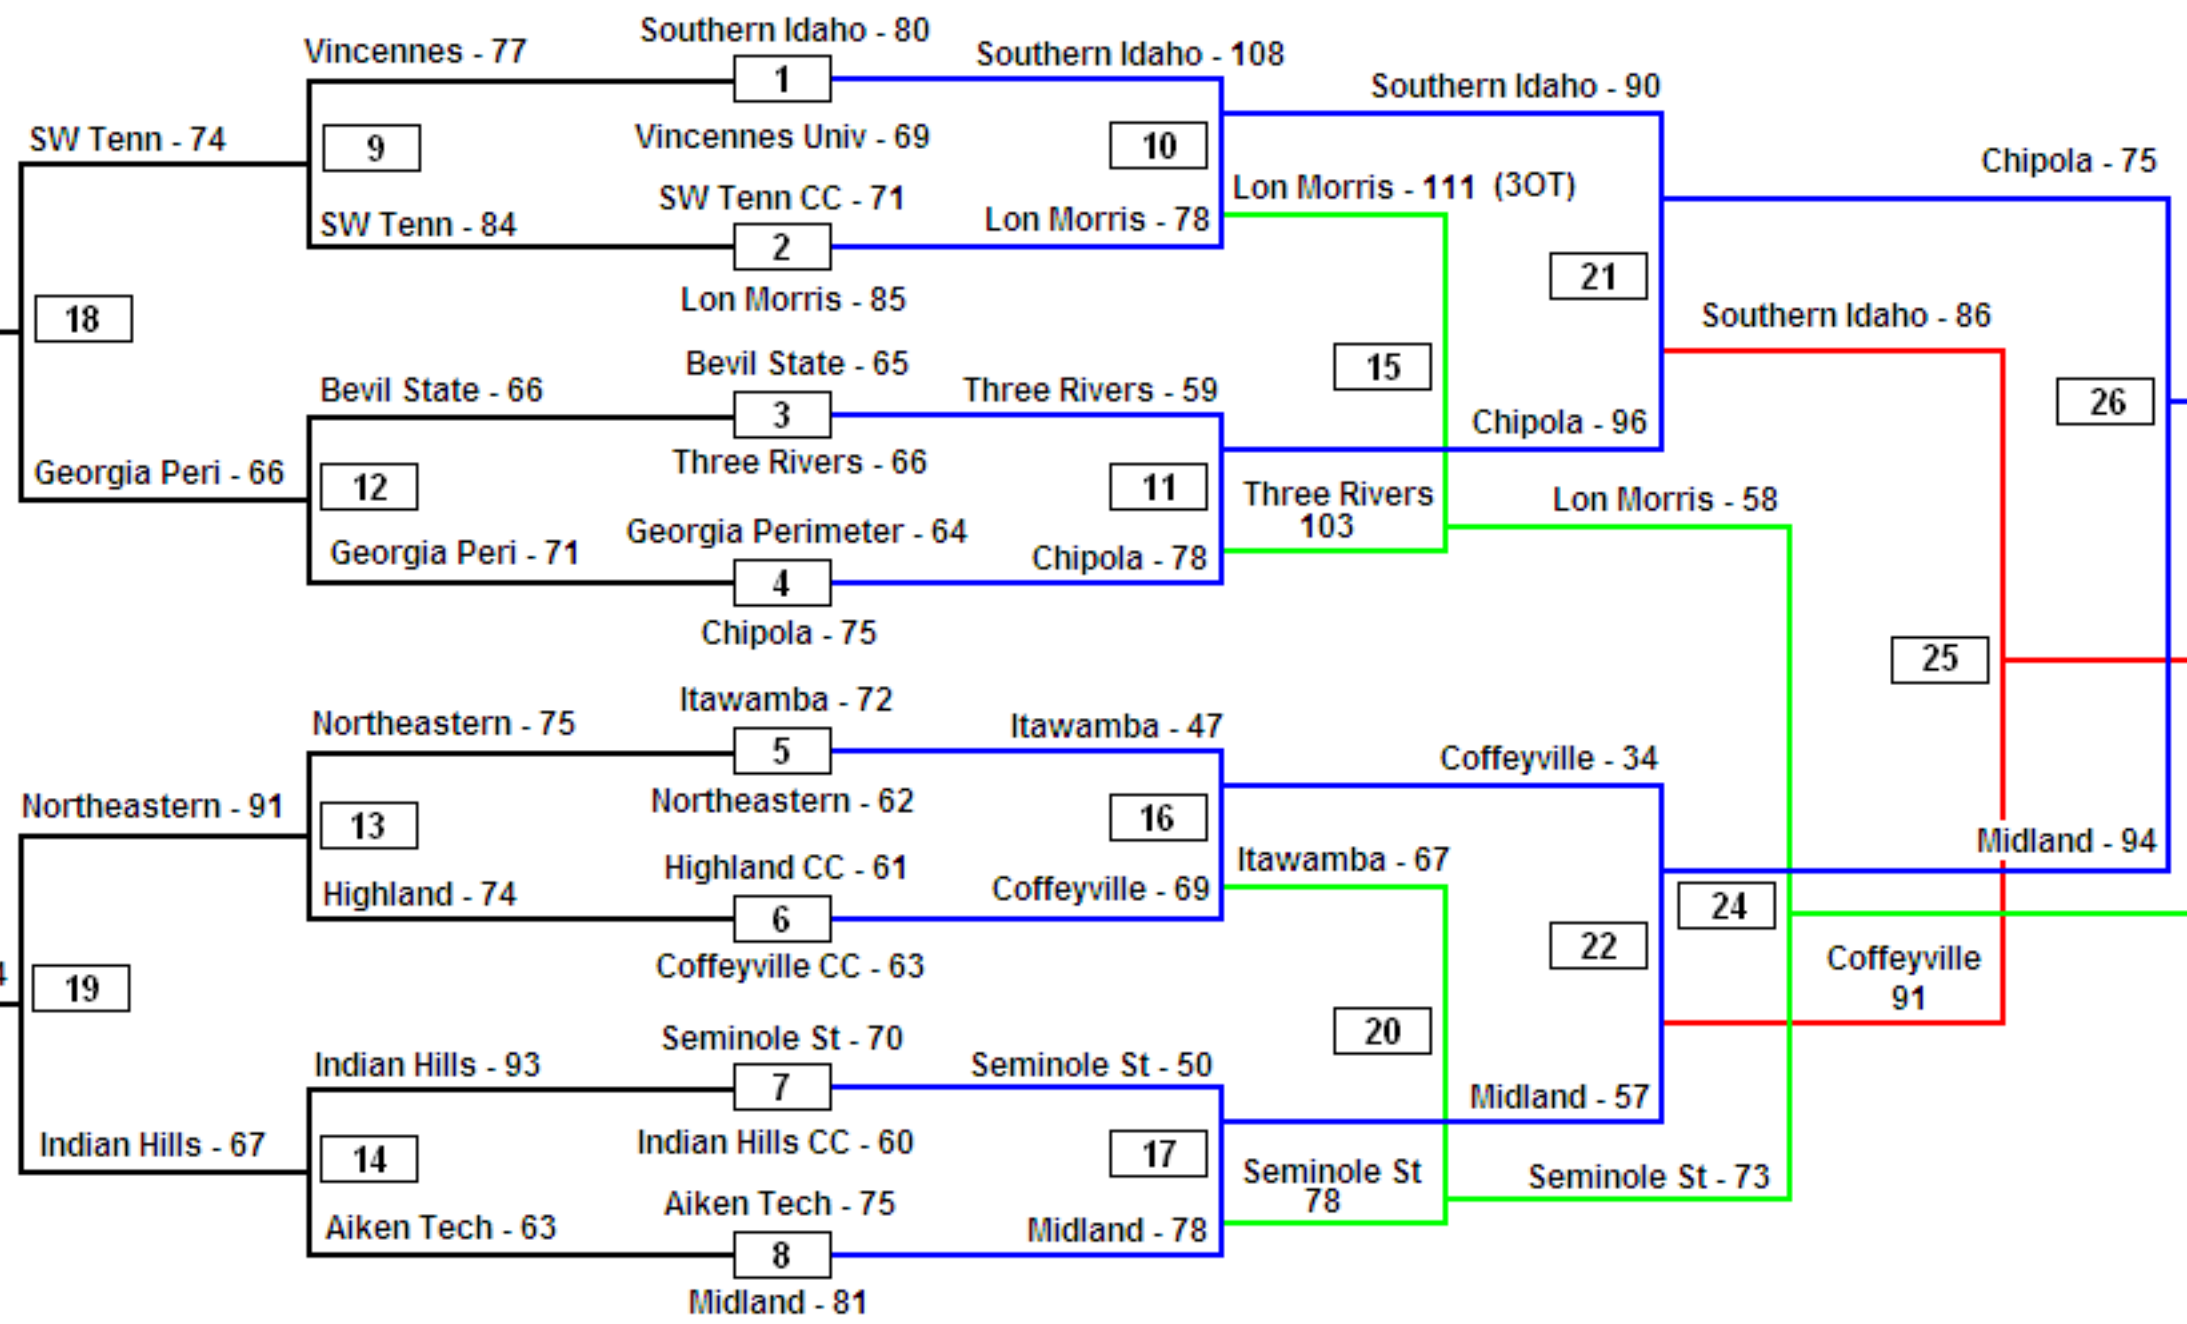

First Round

Gm 1 - Tu - 10:00am
Gm 2 - Tu - 12:00pm
Gm 3 - Tu - 2:00pm
Gm 4 - Tu - 4:30pm
Gm 5 - Tu - 6:30pm
Gm 6 - Tu - 8:30pm
Gm 7 - We - 11:00am
Gm 8 - We - 1:00pm

SW Tenn - 80

7th Northeastern
8th SW Tenn

Northeastern - 94

Consolation

Gm 9 - We - 3:00pm
Gm 12 - Th - 10:00am
Gm 13 - Th - 12:00pm
Gm 14 - Th - 2:00pm
Gm 18 - Fr - 11:00am
Gm 19 - Fr - 1:00pm
Gm 23 - Sa - 12:00pm

Championship

Gm 10 - We - 6:00pm
Gm 11 - We - 8:00pm
Gm 15 - Th - 4:30pm
Gm 16 - Th - 6:30pm
Gm 17 - Th - 8:30pm

Midland 1st
Chipola 2nd

Coffeyville 3rd
Southern Idaho 4th

Seminole St 5th
Lon Morris 6th

Championship (cont)
Gm 20 - Fr - 3:00pm
Gm 21 - Fr - 6:00pm
Gm 22 - Fr - 8:00pm
Gm 23 - Sa - 12:00pm
Gm 24 - Sa - 2:00pm
Gm 25 - Sa - 6:00pm
Gm 26 - Sa - 8:00pm